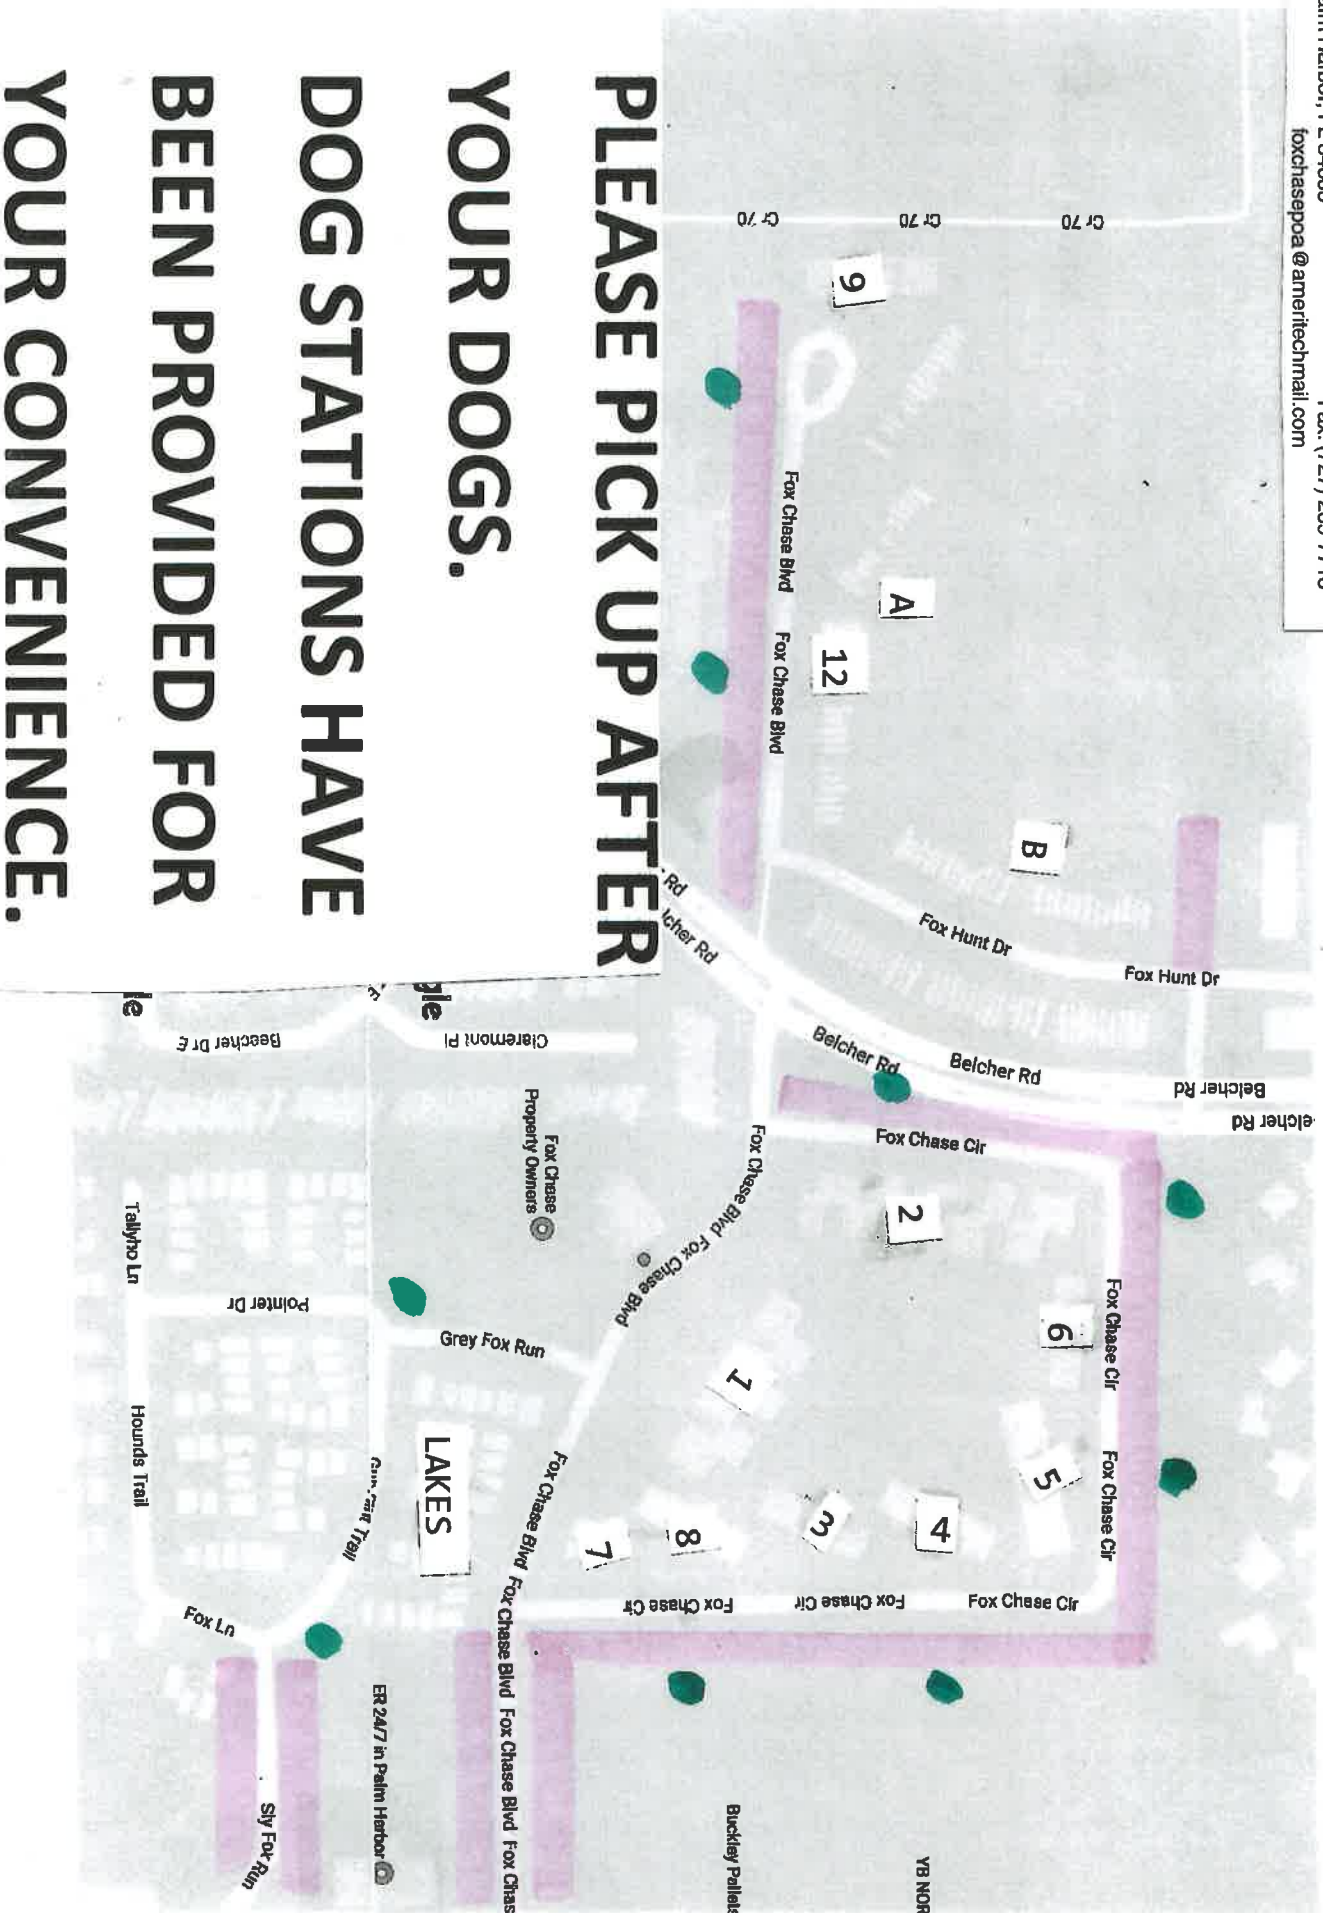

Fox Chase POA, Inc.

2350 Fox Chase Blvd. Phone: (727) 789-2466
Palm Harbor, FL 34683 Fax: (727) 239-7718
foxchasepoa@ameritechmail.com

DOG WALK AREAS
PET STATIONS

**PLEASE PICK UP AFTER
YOUR DOGS.**

**DOG STATIONS HAVE
BEEN PROVIDED FOR**

YOUR CONVENIENCE.